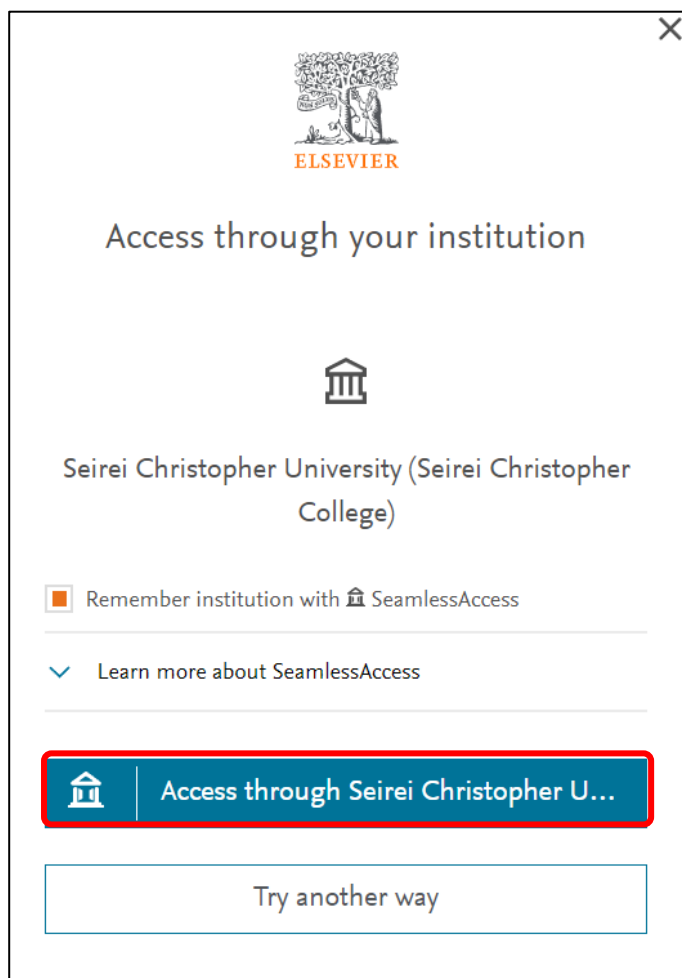

4 「Access through Seirei Christopher University」をクリック

5 「ユーザー名」を入力して「次へ」をクリック
※ユーザー名は、メールアドレス「@」の前の部分（教職員 ID/学籍番号）
(例) **ユーザー名**@g.seirei.ac.jp